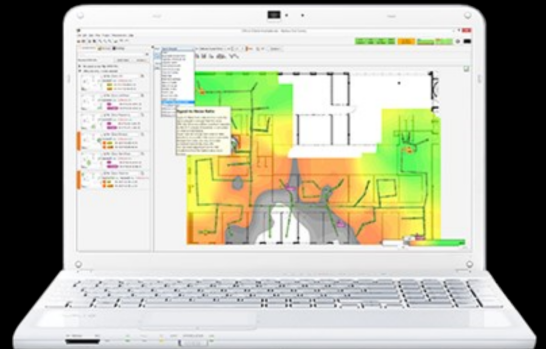

Wireless Validation Survey

Having trouble with your Wi-Fi...
Connection Dropping Out?
Poor Coverage?
Slow Speeds?

Here at DSIS Solutions we use the latest Ekahau planning, site survey and spectrum analysis software. Coupled with our bespoke survey rigs we can survey any environment.

A site survey is key to getting your wireless install right and not wasting your IT budget on an ineffective solution. Just because you're installed the latest and greatest hardware doesn't necessarily mean it will perform that way in your environment.